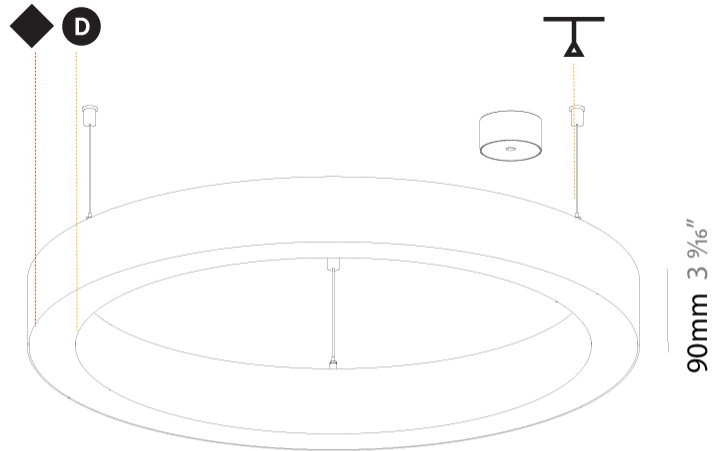

GENERAL

Series: Glorious
 Subseries: Glorious Slim
 Brand: Prolicht
 Division: Architectural
 Mounting Type: Suspension
 Mounting Location: Ceiling
 Subcategory: Ambient

PHYSICAL

Shape: Round
 Diameter (mm): 800
 Diameter (in): 31 1/2
 Height (mm): 90
 Height (in): 3 9/16
 Max. Overall Height (mm): 2090
 Max. Overall Height (in): 82 5/16
 Light Distribution: Direct
 Weight (kg): 6.772
 Weight (lbs): 14.93
 Diffuser: [PMMA - Opal or Micro-Prism](#)
 Fixture Finish: [SSR / BKV / CWI / CRY / HAB / UFT / ITA / RUA / FTG / MYG / LOD / PUS / FRO / FUP / KIA / POP / BLS / SPG / MEY / GOH / GUM / CHC / COM / ABZ / JAG / OBR / MOS / ROR](#)
 Fixture Material: Aluminum
 Cable Details: 2000mm or 6000mm Transparent Cable

OPTICAL

Beam Angle: 110

RATINGS AND CERTIFICATIONS

Certified By: Certified for North American Standards
 IP rating: IP20

Ø 670mm 26 3/8"

Ø 800mm 31 1/2"

90mm 3 9/16"

PROJECT	
TYPE	
SPECIFIER	
QUANTITY	
DATE	