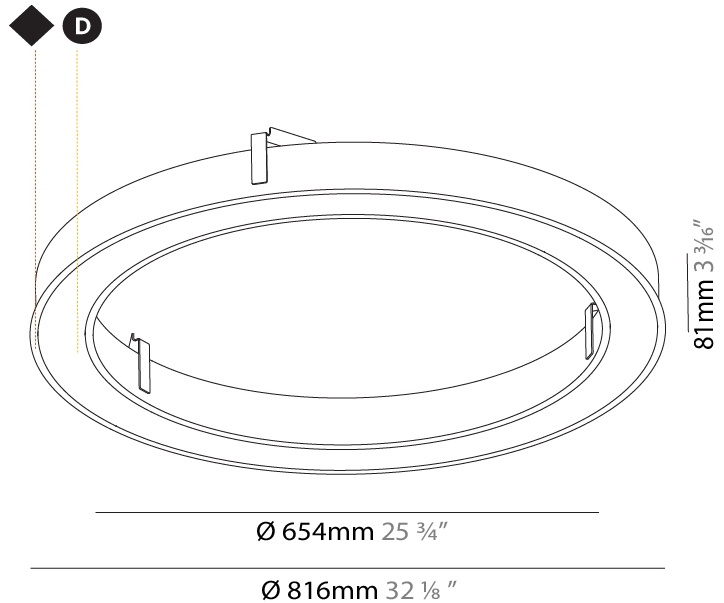

GENERAL

Series: Glorious
Subseries: Glorious Slim
Brand: Prolight
Division: Architectural
Mounting Type: Recessed
Mounting Location: Ceiling
Subcategory: Ambient

PHYSICAL

Shape: Round
Diameter (mm): 816
Diameter (in): 32 1/8
Height (mm): 81
Height (in): 3 3/16
Min. Recessing Depth (mm): 120
Min. Recessing Depth (in): 4 3/4
Light Distribution: Direct
Weight (kg): 6.755
Weight (lbs): 14.89
Diffuser: PMMA - Opal or Micro-Prism
Fixture Finish: SSR / BKV / CWI / CRY / HAB / UFT / ITA / RUA / FTG / MYG / LOD / PUS / FRO / FUP / KIA / POP / BLS / SPG / MEY / GOH / GUM / CHC / COM / ABZ / JAG / OBR / MOS / ROR
Fixture Material: Aluminum
Cut-out Measurements: 807mm / 31 3/4" x 663mm / 26 1/8"

ELECTRICAL

Lamp Type: LED (Zhaga Standard)
Input Wattage (W): 56
Total Output Wattage (W): 48
Dimming: Tri-Mode (Non-Dimming and Phase Dimming (120Vac only) and 0-10V Dimming)
Driver Included: Yes
Driver Location: Integrated
Driver Type: Constant Current - Universal
Driver Class: Class 2
Input Voltage (V): 120 - 277
Constant Current (MA): 350

LED

Color Temperature (°K): 3000 / 3500 / 4000
Max. Delivered Lumen (lm): 5450 / 5557 / 5670
CRI: >80 CRI
Efficiency (%): 0.884
Lamp Life (hrs): 50000

OPTICAL

RATINGS AND CERTIFICATIONS

Certified By: Certified for North American Standards
IP rating: IP20

807mm x 663mm
31 3/4" x 26 1/8"

120mm
4 3/4"

10 - 30mm
3/8" - 1 3/16"