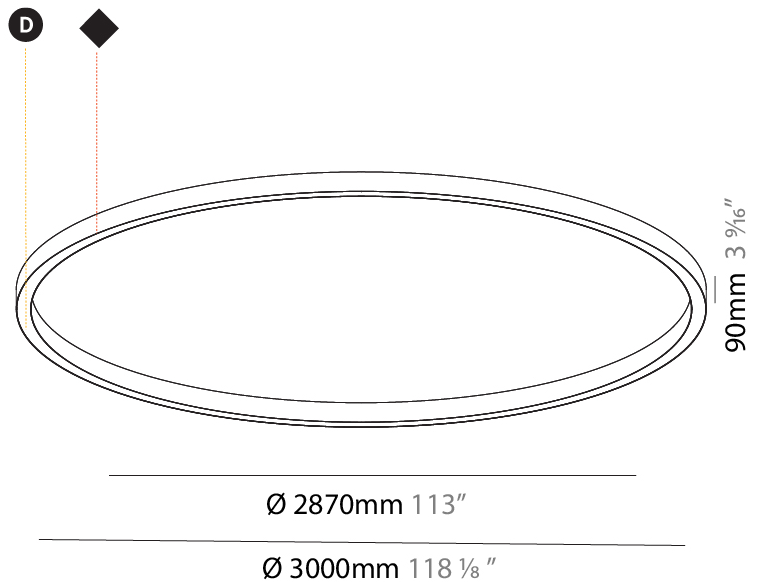

1. To build a product code in our configurator select the specify button on the base model # product page
2. To build a manual product code on this datasheet choose from the options listed below in blue font and add the suffix to the base model #

GENERAL

Series: Glorious
Subseries: Glorious Slim
Brand: Prolicht
Division: Architectural
Mounting Type: Surface
Mounting Location: Ceiling
Subcategory: Ambient

PHYSICAL

Shape: Round
Diameter (mm): 3000
Diameter (in): 118 1/8
Height (mm): 90
Height (in): 3 9/16
Light Distribution: Direct
Weight (kg): 26.284
Weight (lbs): 57.83
Diffuser: PMMA - Opal or Micro-Prism
Fixture Finish: SSR / BKV / CWI / CRY / HAB / UFT / ITA / RUA / FTG / MYG / LOD / PUS / FRO / FUP / KIA / POP / BLS / SPG / MEY / GOH / GUM / CHC / COM / ABZ / JAG / OBR / MOS / ROR
Fixture Material: Aluminum

ELECTRICAL

Lamp Type: LED (Zhaga Standard)
Input Wattage (W): 224
Total Output Wattage (W): 192
Dimming: Tri-Mode (Non-Dimming and Phase Dimming (120Vac only) and 0-10V Dimming)
Driver Included: Yes
Driver Location: Integrated
Driver Type: Constant Current - Universal
Driver Class: Class 2
Input Voltage (V): 120 - 277
Constant Current (MA): 350

LED

Color Temperature (°K): 3000 / 3500 / 4000
Max. Delivered Lumen (lm): 27160 / 27724 / 28290
CRI: >80 CRI
Efficiency (%): 88.4
Lamp Life (hrs): 50000

OPTICAL

RATINGS AND CERTIFICATIONS

Certified By: Certified for North American Standards
IP rating: IP20