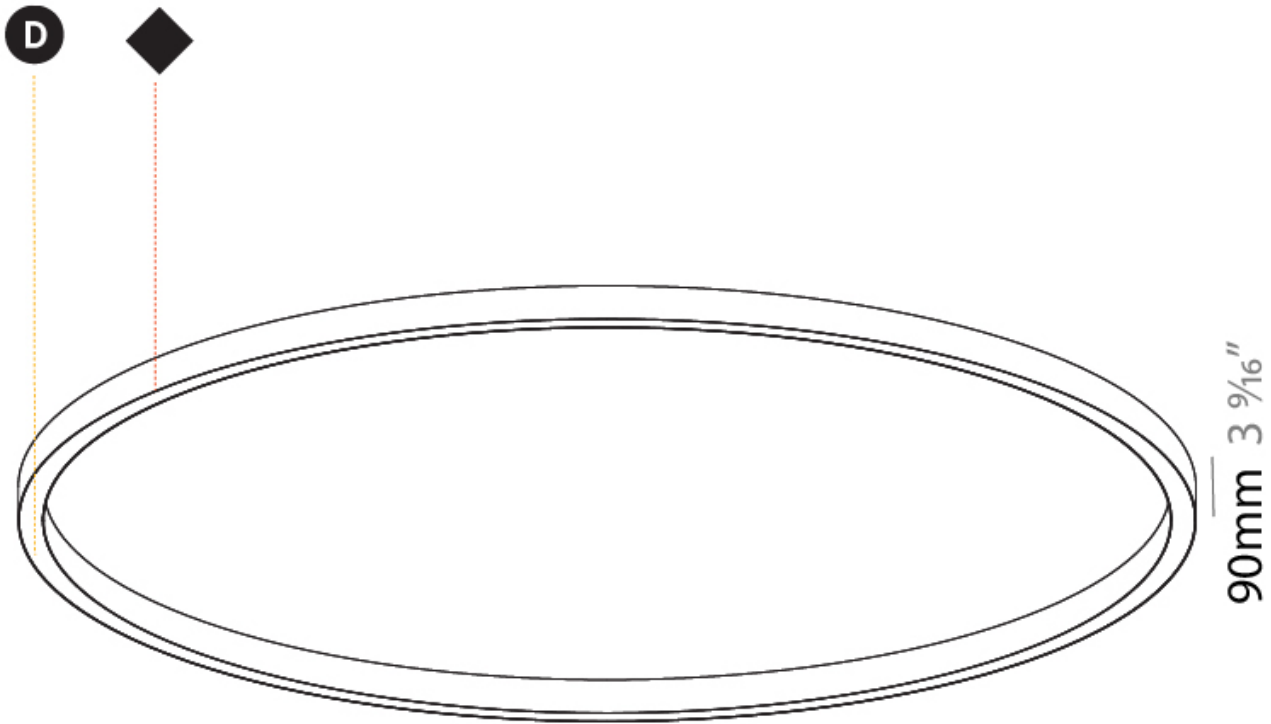

PROJECT	_____
TYPE	_____
SPECIFIER	_____
QUANTITY	_____
DATE	_____

Ø 5070mm 199 5/8"

Ø 5200mm 204 3/4 "

GLORIOUS COLOR FINISH CHART

PROJECT
TYPE
SPECIFIER
QUANTITY
DATE

Fixture Finish

Sparkling Silver - 01 (SSR)