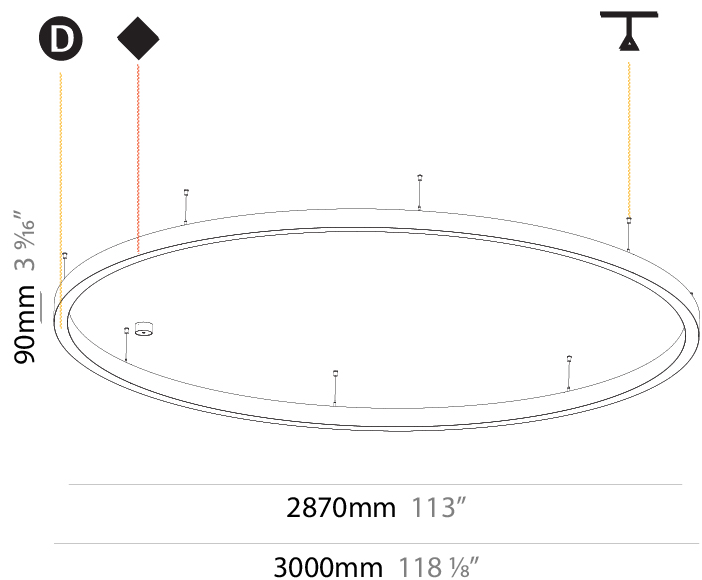

GENERAL

Series: Glorious
Subseries: Glorious Slim
Brand: Prolicht
Division: Architectural
Mounting Type: Suspension
Mounting Location: Ceiling
Subcategory: Ambient

PHYSICAL

Shape: Round
Diameter (mm): 3000
Diameter (in): 118 1/8
Depth (mm): 90
Depth (in): 3 9/16
Max. Overall Height (mm): 2090
Max. Overall Height (in): 82 5/16
Light Distribution: Direct
Weight (kg): 27.55
Weight (lbs): 60.75
Diffuser: [PMMA - Opal or Micro-Prism](#)
Fixture Finish: [SSR / BKV / CWI / CRY / HAB / UFT / ITA / RUA / FTG / MYG / LOD / PUS / FRO / FUP / KIA / POP / BLS / SPG / MEY / GOH / GUM / CHC / COM / ABZ / JAG / OBR / MOS / ROR](#)
Fixture Material: Aluminum
Cable Details: 2000mm or 6000mm Transparent Cable

ELECTRICAL

Lamp Type: LED (Zhaga Standard)
Input Wattage (W): 227.2
Total Output Wattage (W): 192
Dimming: [Tri-Mode (Non-Dimming and Phase Dimming (120Vac only) and 0-10V Dimming)](#)
Driver Included: Yes
Driver Location: Integrated
Driver Type: Constant Current - Universal
Driver Class: Class 2
Input Voltage (V): 120 - 277
Constant Current (MA): 350

LED

Color Temperature (°K): [3000 / 3500 / 4000](#)
Max. Delivered Lumen (lm): 27160 / 27724 / 28290
CRI: >80 CRI
Efficiency (%): 88
Lamp Life (hrs): 50000

OPTICAL

RATINGS AND CERTIFICATIONS

Certified By: Certified for North American Standards
IP rating: IP20